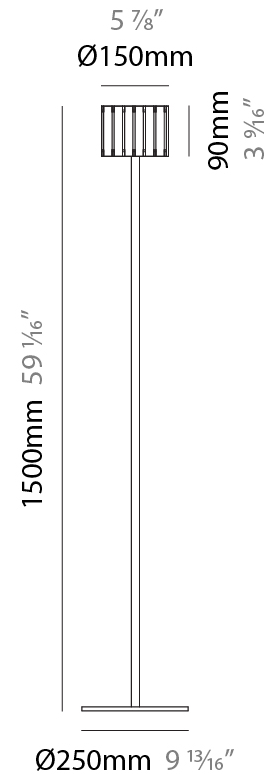

PROJECT	
TYPE	
SPECIFIER	
QUANTITY	
DATE	

LUZ OCULTA WOOD PORTABLE

D54034- -
base number   Finish Options   Finish Options

1. To build a product code in our configurator select the specify button on the base model # product page
2. To build a manual product code on this datasheet choose from the options listed below in blue font and add the suffix to the base model #

GENERAL

Series: Luz Oculta
Subseries: Luz Oculta Wood
Partner: Fambuena
Division: Design
Installation: Portable
Product Type: Floor
Mounting Location: Floor
Light Distribution: Direct / Indirect

PHYSICAL

Shape: Cylinder
Diameter (mm): 150
Diameter (in): 5 7/8
Height (mm): 1500
Height (in): 59 1/16
Fixture Finish: DOW / NAT
Holder Finish: BRA / BRZ
Fixture Material: Metal / Wood
Primary Material: Wood
Upon Request: Bolt Down

ELECTRICAL

Number of Lamps: 1
Lamp Type: LED Retrofit
Lamp Shape: T4
Bulb Included: Bulb Not Included
Max. Wattage Per Lamp (W): 3
Lamp Base: G9
Input Voltage (V): 120

LED

OPTICAL

RATINGS AND CERTIFICATIONS

Certified By: Certified for North American Standards
IP rating: IP20